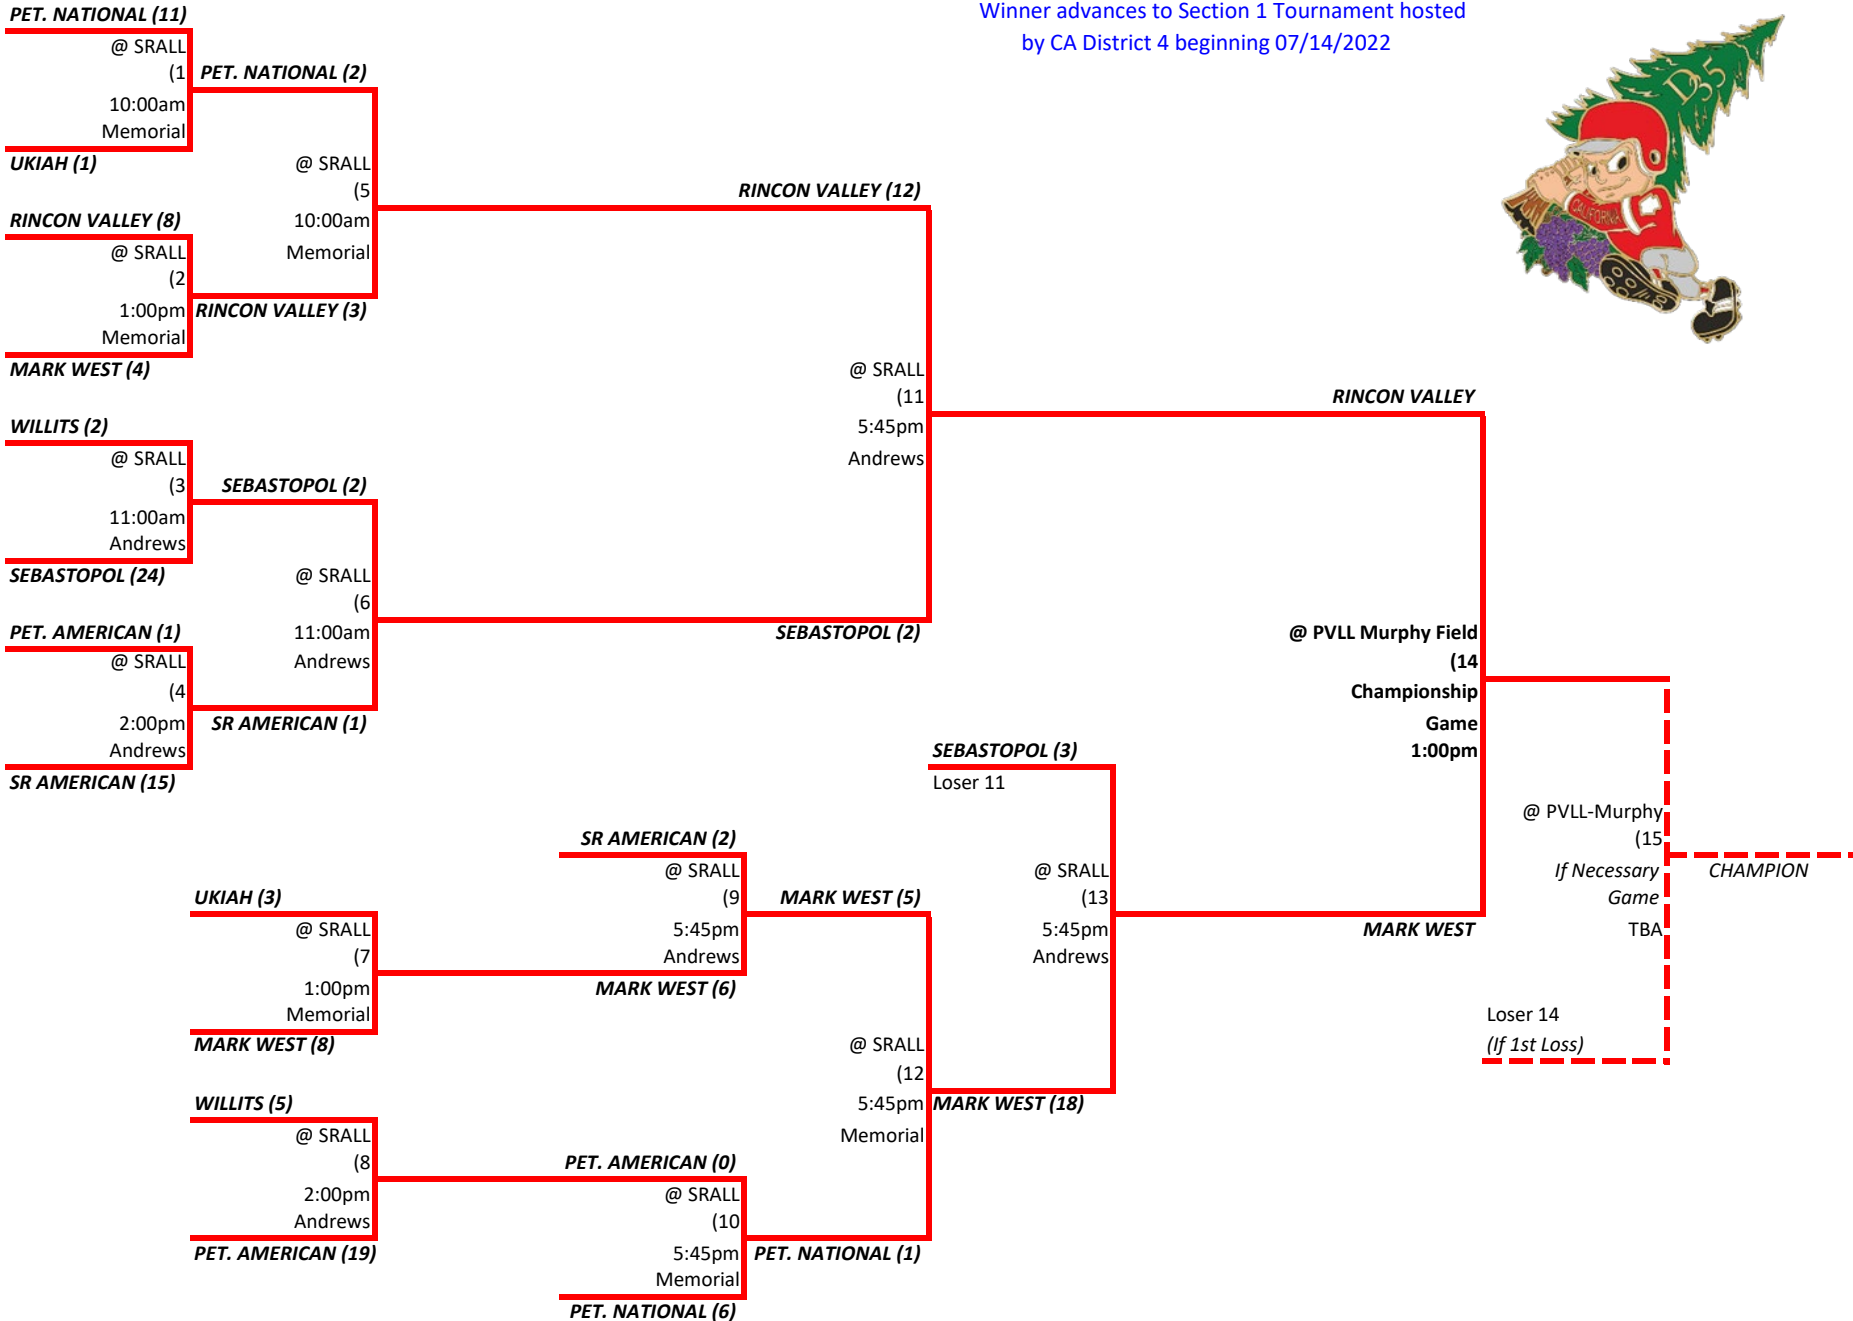

CALIFORNIA DISTRICT 35 LITTLE LEAGUE 2022 LL 9-11 ALL-STARS

SAT, JULY 2	SUN, JULY 3	MON, JULY 4	TUE, JULY 5	WED, JULY 6	THU, JULY 7	FRI, JULY 8	SAT, JULY 9	SUN, JULY 10
-------------	-------------	-------------	-------------	-------------	-------------	-------------	-------------	--------------

Winner advances to Section 1 Tournament hosted by CA District 4 beginning 07/14/2022

TEAMS, GAME TIMES AND FIELDS ARE SUBJECT TO CHANGE AT ANY TIME.

7/7/2022